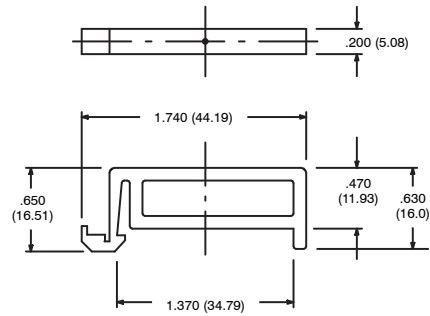

R95-127

DIN Rail Spacer

R95-128

Prepunched Steel DIN Rail

Features

- Available in 3" Lengths