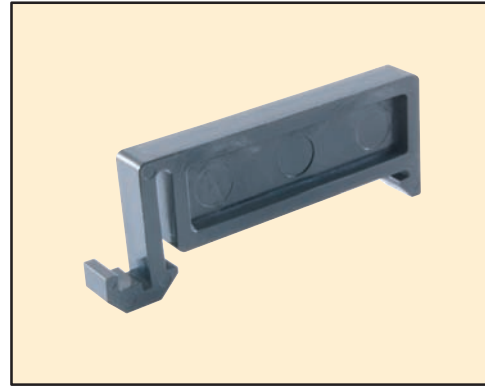

R95-127

DIN Rail Spacer

R95-128

Prepunched Steel DIN Rail

Features

- Available in 3" Lengths